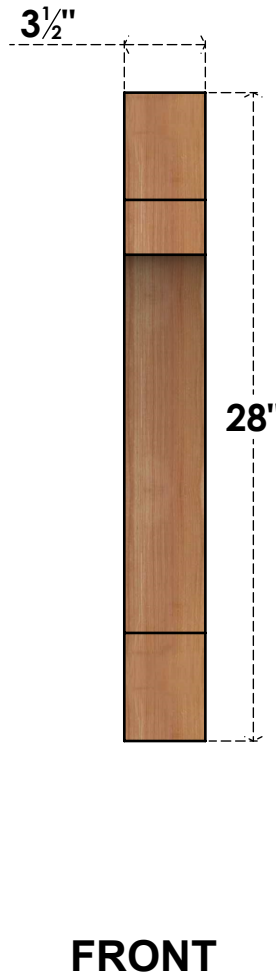

BRC04X16X28MRC00SWR

3 1/2"W X 16"D X 28"H MERCED SMOOTH BRACE, WESTERN RED CEDAR

EKENA MILLWORK
 2300 WEST MAIN ST.
 CLARKSVILLE, TX 75426
 TOLL FREE: 866-607-0453
 WWW.EKENAMILLWORK.COM

NOTES

1. INSTALLATION TO BE COMPLETED IN ACCORDANCE WITH MANUFACTURER'S SPECIFICATIONS.
2. DRAWING MAY NOT BE TO SCALE
3. THIS DRAWING IS INTENDED FOR DESIGN AND PLANNING PURPOSES ONLY.
4. ALL INFORMATION CONTAINED HEREIN WAS CURRENT AT THE TIME OF DEVELOPMENT BUT MUST BE REVIEWED AND APPROVED BY THE PRODUCT MANUFACTURER TO BE CONSIDERED ACCURATE.
5. PRODUCTS ARE NOT KILN DRIED. THIS ITEM IS UNIQUE AND WILL CONTAIN THE NATURAL VARIATIONS THAT THE WOOD SPECIES OFFERS. THIS MAY RESULT IN VARIATIONS UP TO 1/4"