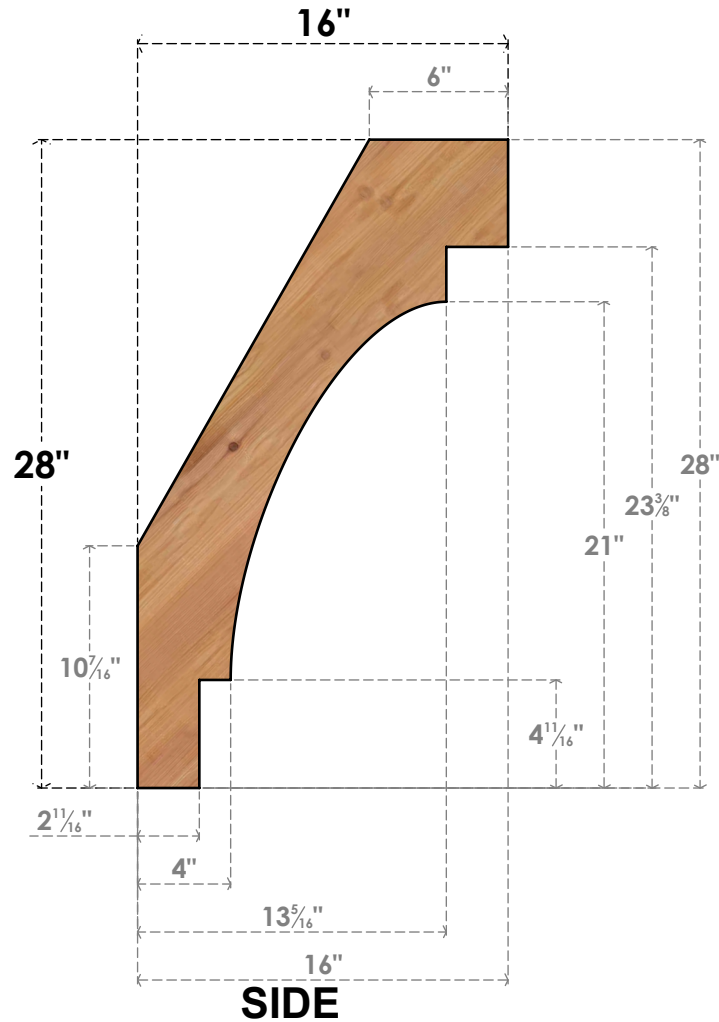

BRC04X16X28MRC00SWR

3 1/2"W X 16"D X 28"H MERCED SMOOTH BRACE, WESTERN RED CEDAR

EKENA MILLWORK
 2300 WEST MAIN ST.
 CLARKSVILLE, TX 75426
 TOLL FREE: 866-607-0453
 WWW.EKENAMILLWORK.COM

NOTES

1. INSTALLATION TO BE COMPLETED IN ACCORDANCE WITH MANUFACTURER'S SPECIFICATIONS.
2. DRAWING MAY NOT BE TO SCALE
3. THIS DRAWING IS INTENDED FOR DESIGN AND PLANNING PURPOSES ONLY.
4. ALL INFORMATION CONTAINED HEREIN WAS CURRENT AT THE TIME OF DEVELOPMENT BUT MUST BE REVIEWED AND APPROVED BY THE PRODUCT MANUFACTURER TO BE CONSIDERED ACCURATE.
5. PRODUCTS ARE NOT KILN DRIED. THIS ITEM IS UNIQUE AND WILL CONTAIN THE NATURAL VARIATIONS THAT THE WOOD SPECIES OFFERS. THIS MAY RESULT IN VARIATIONS UP TO 1/4"